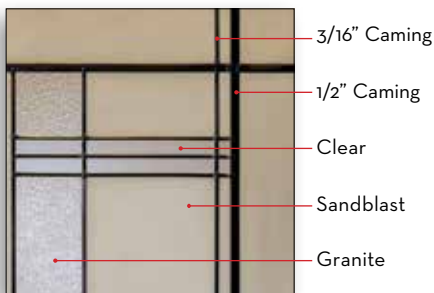

Shown in Patina

PRIVACY 7

● Privacy Guide. See pages 4 and 5.