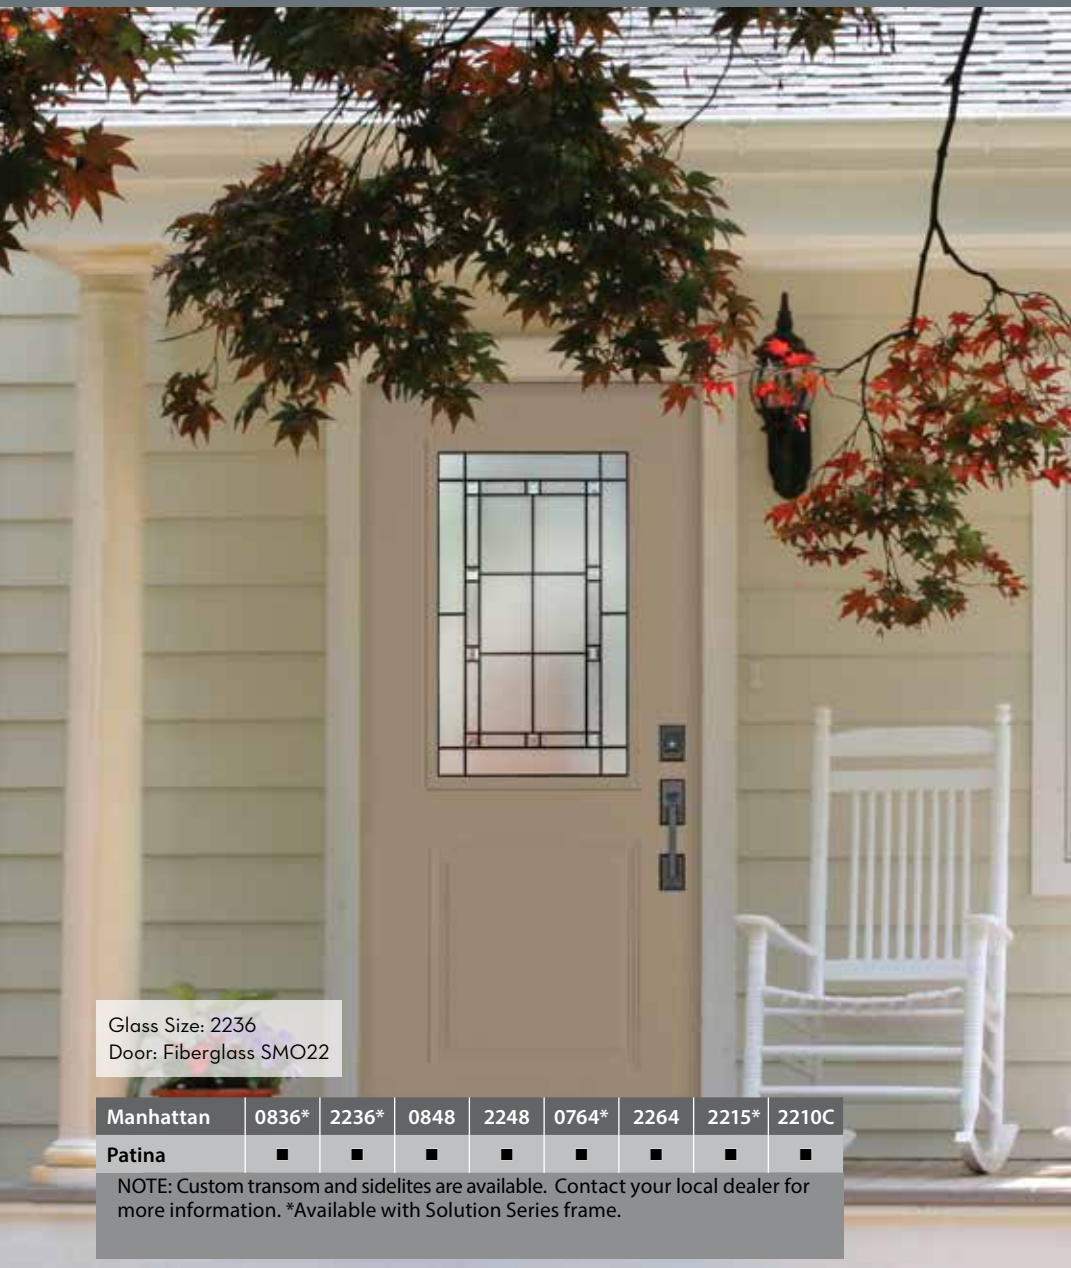

PRIVACY 5

● Privacy Guide. See pages 4 and 5.

† Swirl glass often contains small bubbles/surface imperfections. They are not considered defects. See page 6 for more information.

Patina

Manhattan

Glass Size: 2236
Door: Fiberglass SMO22