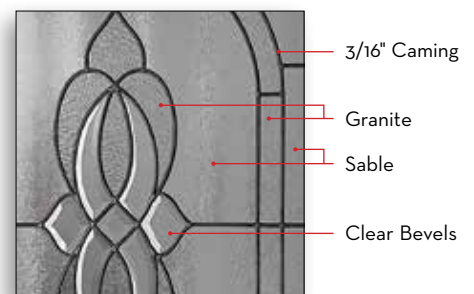

Shown in Patina