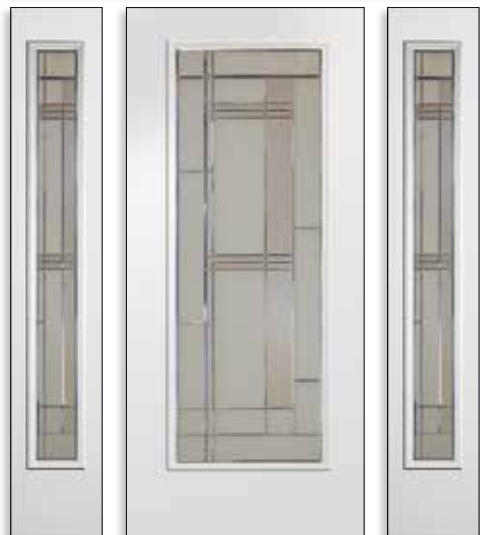

O764 / 2264 / O764 with Custom Transom Zinc

Winslow	0836*	2236*	0848	2248	0764*	2264	2215*
Patina	☐	☐	☐	☐	☐	☐	☐
Zinc	☒	☒	☒	☒	☒	☒	☒

NOTE: Custom transom and sidelites are available. Contact your local dealer for more information. *Available with Solution Series frame.