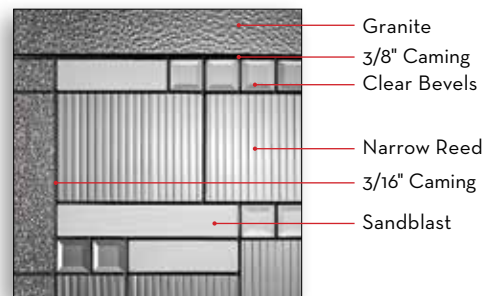

Patina

PRIVACY 8

● Privacy Guide. See pages 4 and 5.