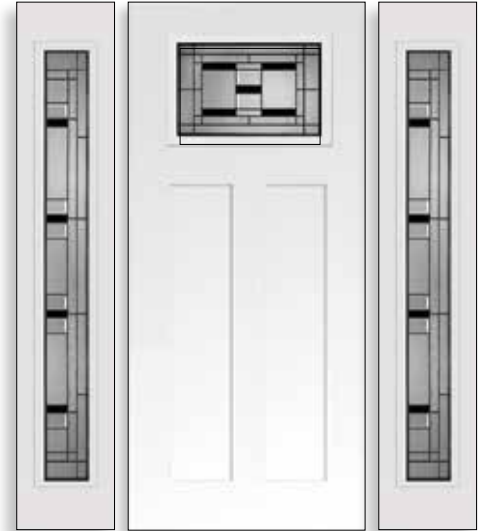

O764 / 2215 / O764