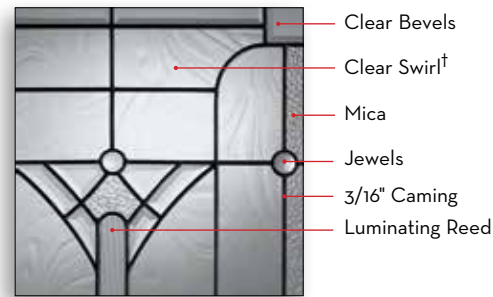

PRIVACY 5

● Privacy Guide. See pages 4 and 5.

† Swirl glass often contains small bubbles/surface imperfections. They are not considered defects. See page 6 for more information.

Patina

Manhattan

Glass Size: 2236
Door: Fiberglass SMO22