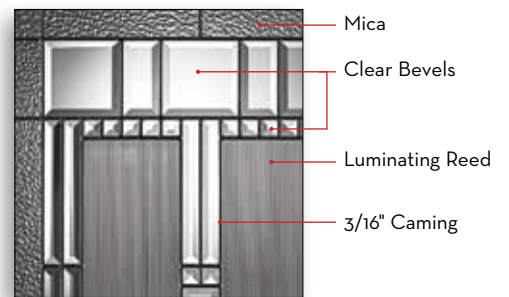

Patina

Mica

Clear Bevels

Luminating Reed

3/16" Caming

PRIVACY

7

● Privacy Guide. See pages 4 and 5.