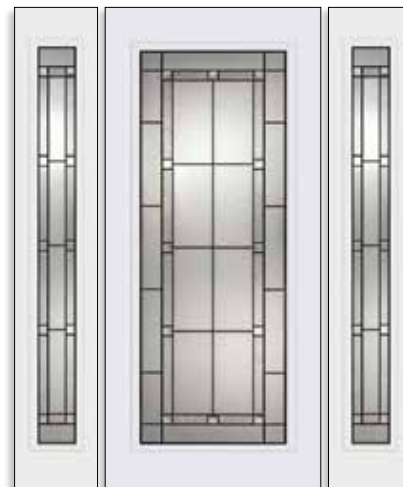

O764 / 2264 / O764