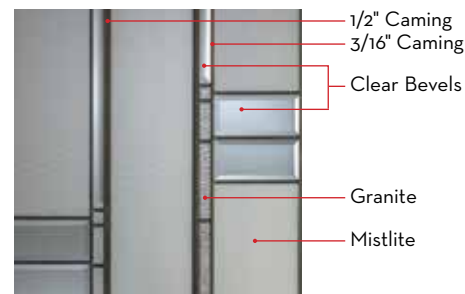

Patina

PRIVACY 7

● Privacy Guide. See pages 4 and 5.