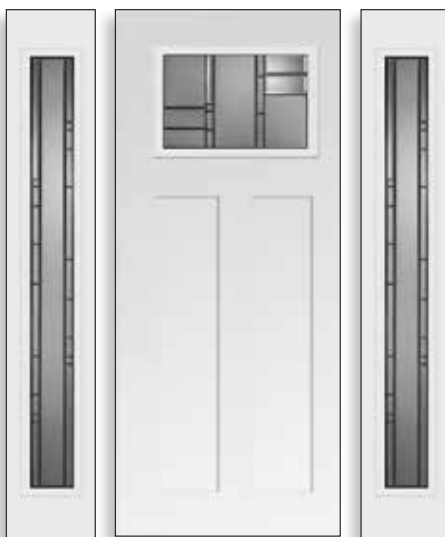

O764 / 2215 / O764