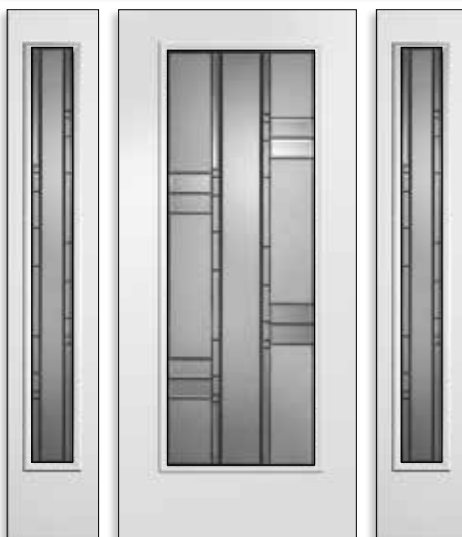

O764 / 2215 / O764 with Custom Transom