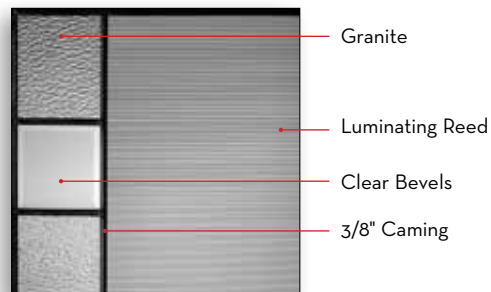

2236 / 2236 Zinc

0764 / 2215 Patina (x3)

2264 / 0764 Patina

0848 / 2248 / 0848 with Custom Transom Zinc

0764 / 2215 / 0764 Patina

Shown in Patina

Mainlites and Sidelites are reversible. Simply rotate the insert to create the look that works for you.