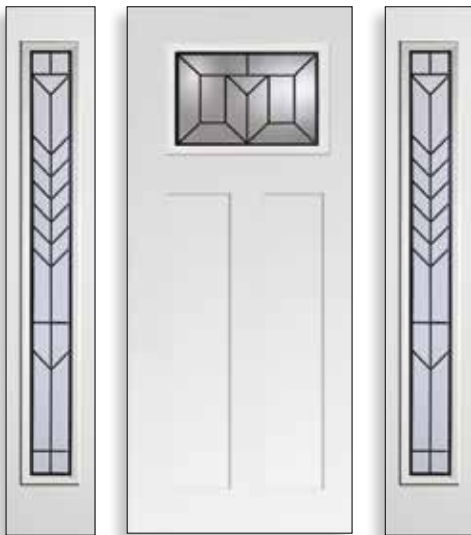

O764 / 2215 / O764